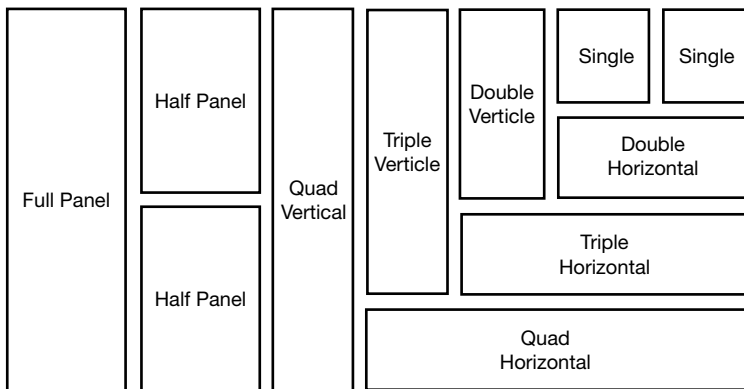

PRIME POSITIONS:

Full Panel.....	\$1,895
Half Panel.....	\$ 895
Single.....	\$ 425
Double.....	\$ 825
Triple.....	\$1,095
Quad.....	\$1,395

FEATURE SIDE

An indexed street & road map of the Greater Doral area, including points of interest, parks, shopping malls, golf courses, airports, railroad stations, municipal buildings, schools, cemeteries, industrial parks, libraries, medical centers and the Chamber office.

Single.....	\$ 425
Double.....	\$ 825
Triple.....	\$1,095
Quad.....	\$1,395

MAP PINPOINTS

Printed & Online Map Pinpoint ONLY \$ 195 per pinpoint
In print and online with key business info and company logo.

BONUS FOR ALL DISPLAY ADVERTISERS:

All display advertisers receive a free pinpoint on the online map PLUS printed pinpoint with grid location indicated in printed ad.

NOTE: No single size ads on corner placements – double ad size minimum

AD SIZES

(exact sizes, no bleeds):

Single: 2.25" x 2.25"	Triple vertical: 2.25" x 6.75"
Double horizontal: 4.5" x 2.25"	Quad horizontal: 9.375" x 2.25"
Double vertical: 2.25" x 4.5"	Quad vertical: 2.25" x 9.375"
Triple horizontal: 6.75" x 2.25"	Half panel: 3.5" x 4.125"
	Full panel: 3.5" x 8.5"